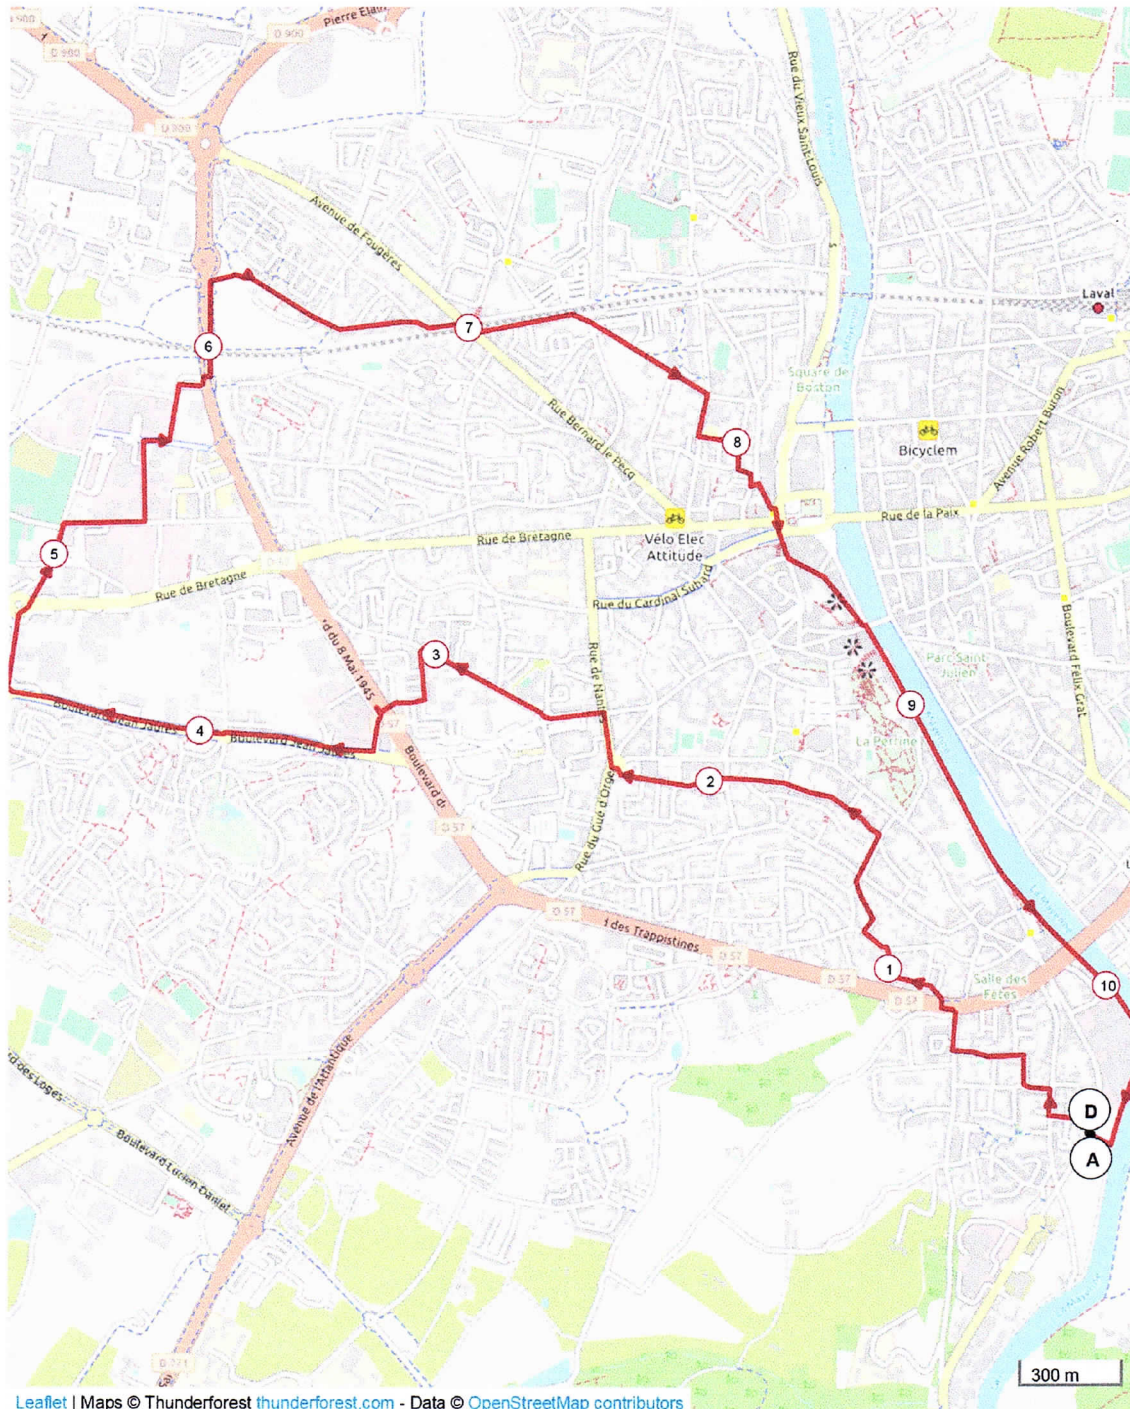

# 11143706 | Course à pied - Route | Fourches-Grand  
Frais-centre-ville  
Laval -> Laval  
10.567 km ↑ 97 m ↓ 98 m ▲ 46 m ▼ 106 m

Leaflet | Maps © Thunderforest thunderforest.com - Data © OpenStreetMap contributors

© 2020 Openrunner