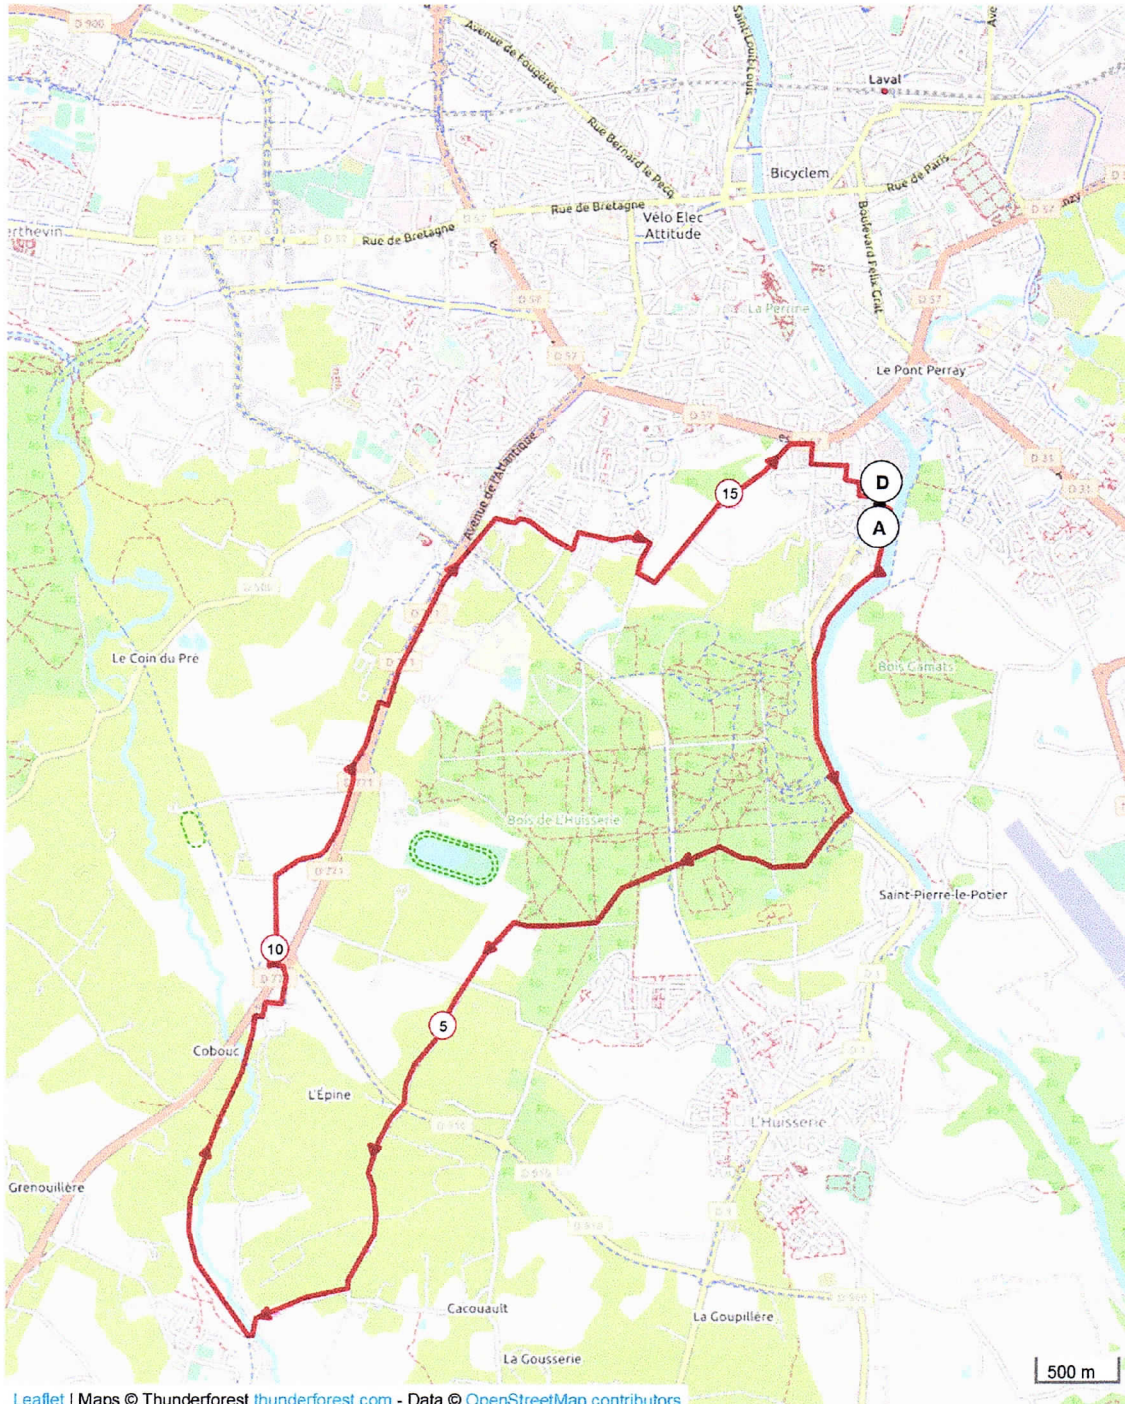

# 11143960 | Course à pied - Route | Bois de  
L'huissierie-Montigné-LeTertre

Laval -> Laval

16.306 km t▲ 162 m ▼ 161 m ▲ 44 m ▼  
125 m

Leaflet | Maps © Thunderforest [thunderforest.com](https://thunderforest.com) - Data © OpenStreetMap contributors

© 2020 Openrunner